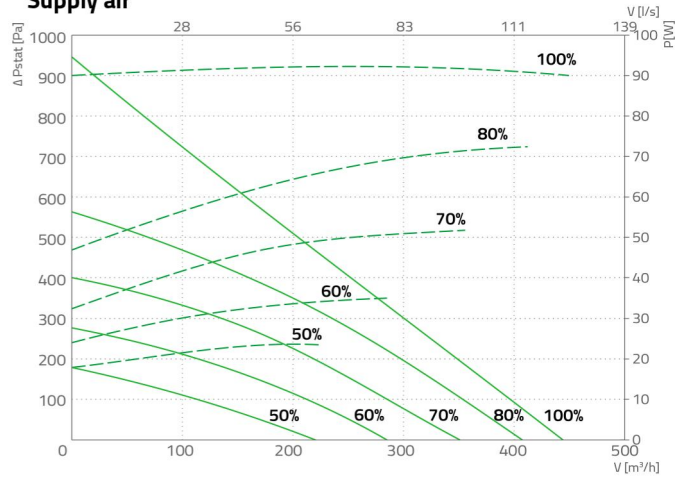

Smarty 2X C

Supply air

Exhaust air

Specific fan power

Temperature efficiency

Smarty 3X C

Supply air

Exhaust air

Specific fan power

Temperature efficiency