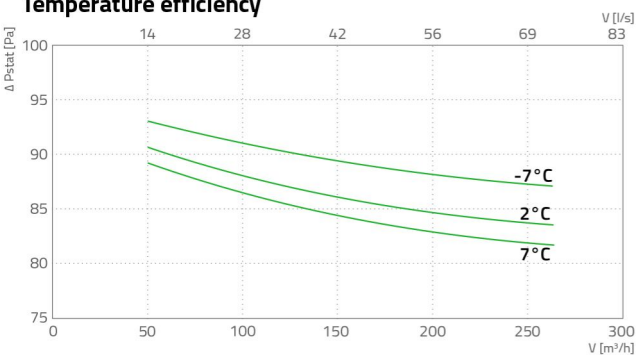

Smarty 2X C

Supply air

Exhaust air

Specific fan power

Temperature efficiency

Smarty 3X C

Supply air

Exhaust air

Specific fan power

Temperature efficiency