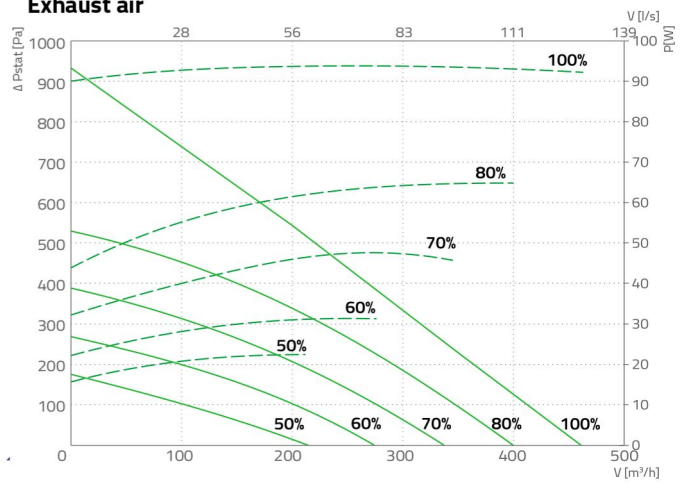

Smarty 2X C

Supply air

Exhaust air

Specific fan power

Temperature efficiency

Smarty 3X C

Supply air

Exhaust air

Specific fan power

Temperature efficiency