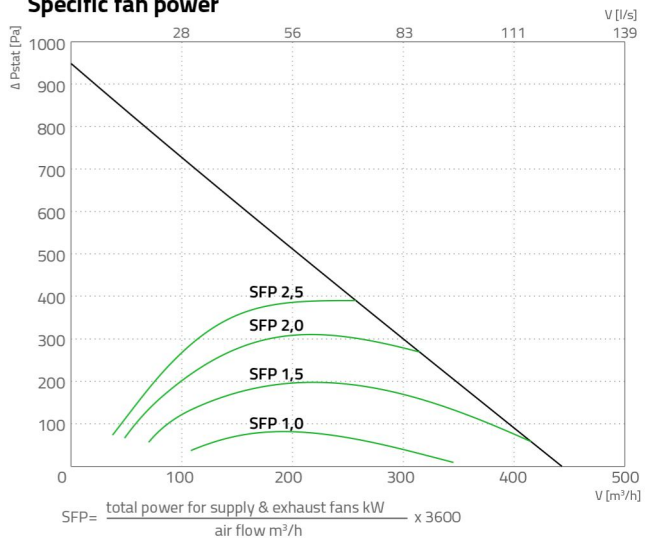

Smarty 2X C

Supply air

Exhaust air

Specific fan power

Temperature efficiency

Smarty 3X C

Supply air

Exhaust air

Specific fan power

Temperature efficiency