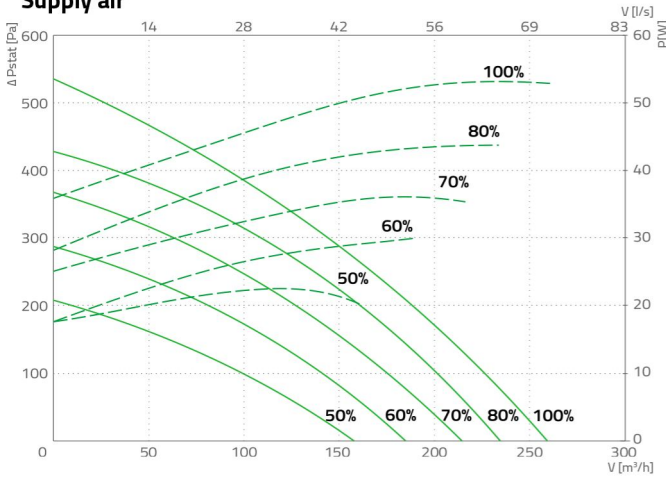

Smarty 2X C

Supply air

Exhaust air

Specific fan power

Temperature efficiency

Smarty 3X C

Supply air

Exhaust air

Specific fan power

Temperature efficiency