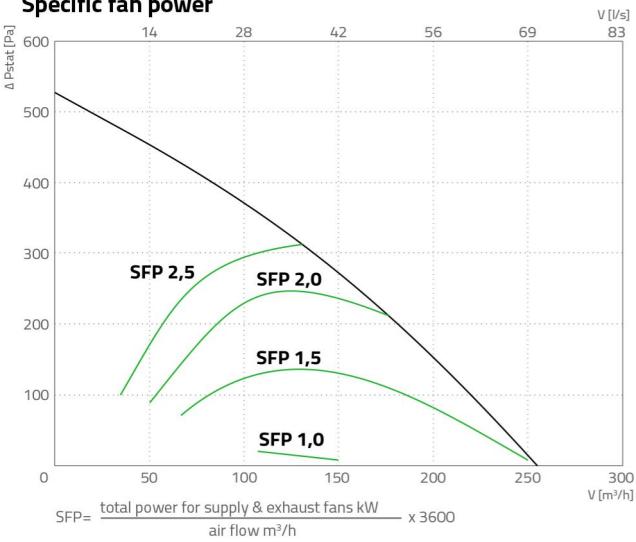

Smarty 2X C

Supply air

Exhaust air

Specific fan power

Temperature efficiency

Smarty 3X C

Supply air

Exhaust air

Specific fan power

Temperature efficiency