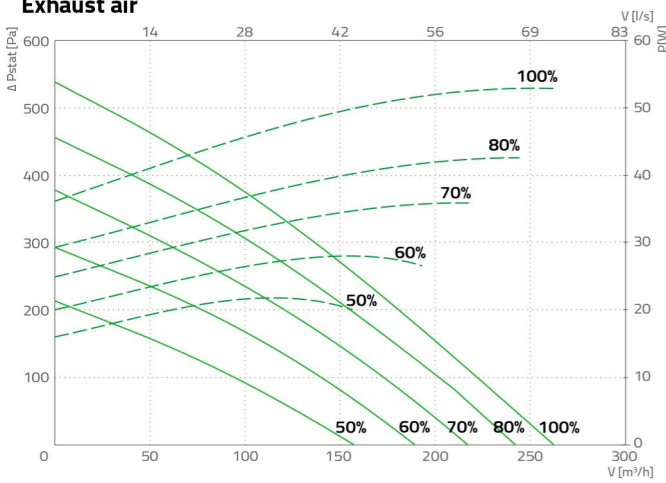

Smarty 2X C

Supply air

Exhaust air

Specific fan power

Temperature efficiency

Smarty 3X C

Supply air

Exhaust air

Specific fan power

Temperature efficiency